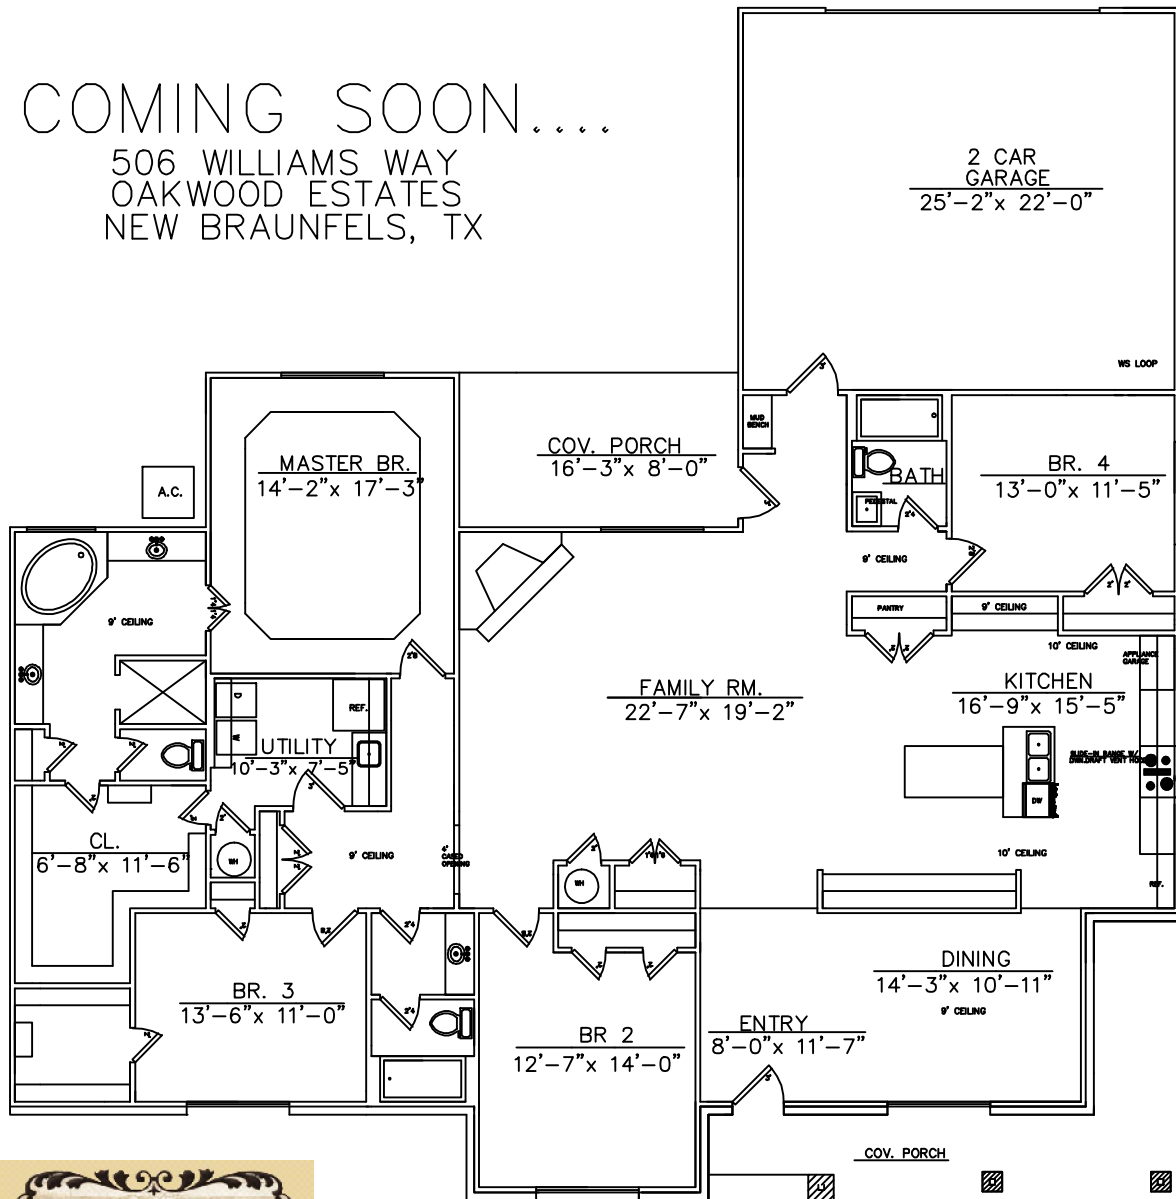

COMING SOON....

506 WILLIAMS WAY  
 OAKWOOD ESTATES  
 NEW BRAUNFELS, TX

TOTAL AC SF.: 2,678 SQ. FT.

(830) 629-2727  
 office@meyerbranthomes.com  
 www.meyerbranthomes.com